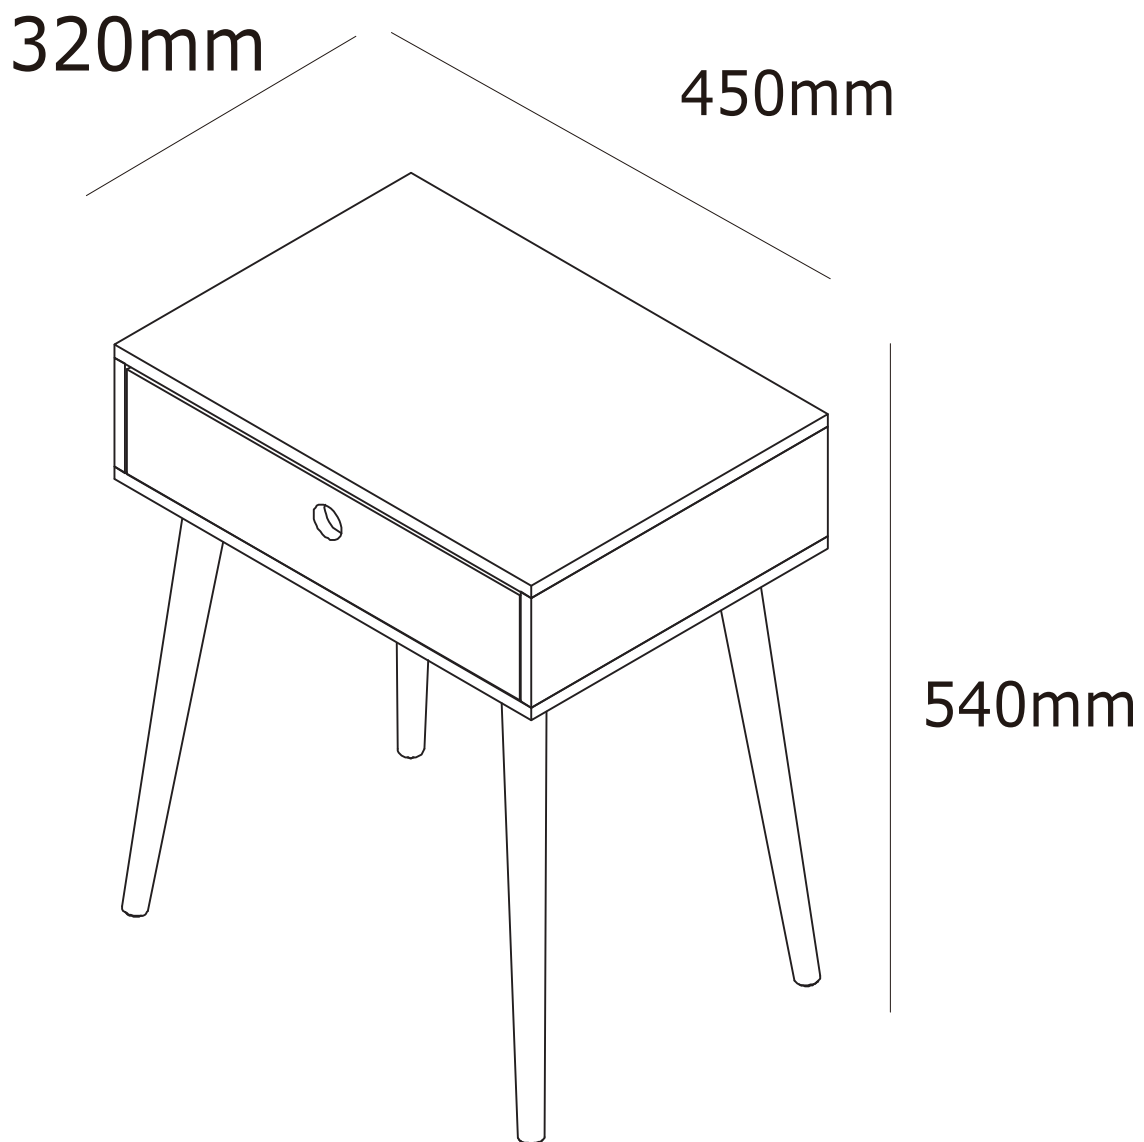

Parma 1 Drawer

3704940050
3704940051

① x1

450x320x127mm

② x4

407x35x20mm

1