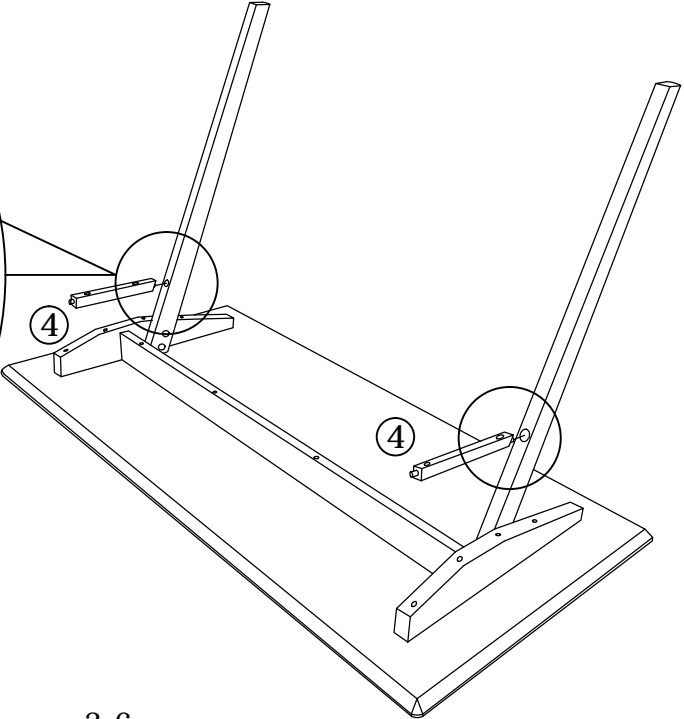

1	Ax4 M8x50mm	Bx4 M9x14mm	Cx4 M9x22x2mm	Gx1

2