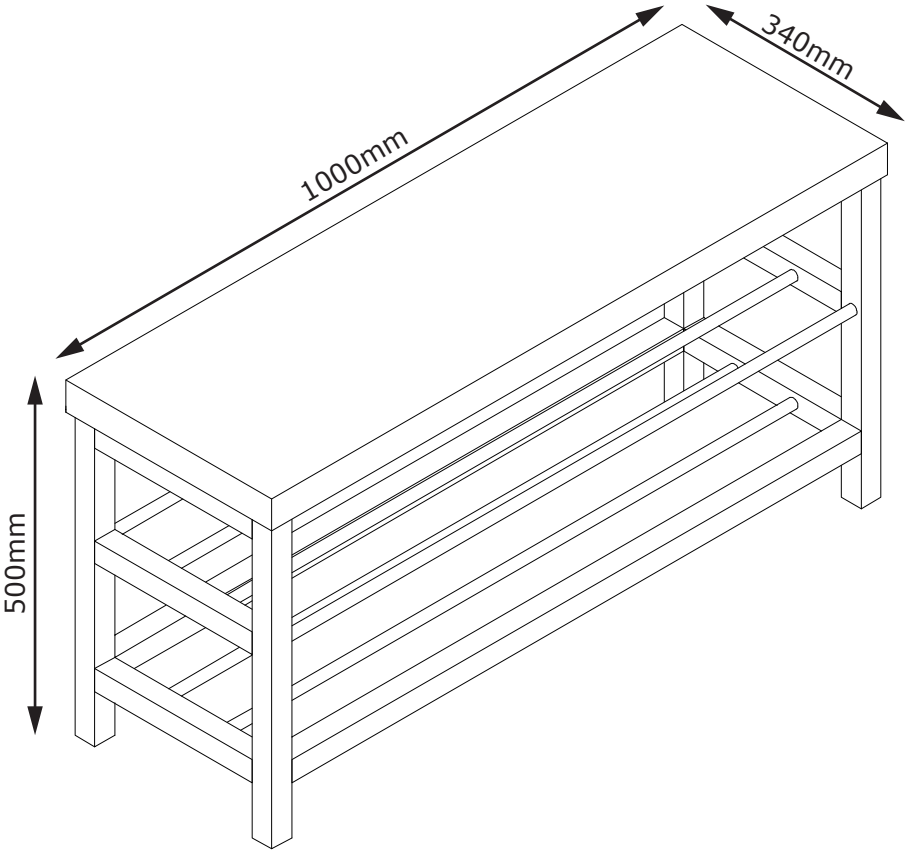

Padova Bench with Cushion
2 Tier Grey/Black

1401090

A × 8

25×25×15 mm

B × 10

Ø8×30 mm

C × 4

M6×72 mm

D × 4

Ø10×12 mm

E × 4

M6×38 mm

F × 1

4 mm

G × 4

30×30×2 mm

H × 16

Ø3.5×18 mm

Box 1/1:

455×320×32mm

1000×340×48mm

Ø15.5×972mm

Ø15.5×972mm

926×32×32mm

9

<p>A × 2</p>  <p>25×25×15 mm</p>	<p>H × 10</p>  <p>Ø3.5×18 mm</p>	 
---	---	---

10