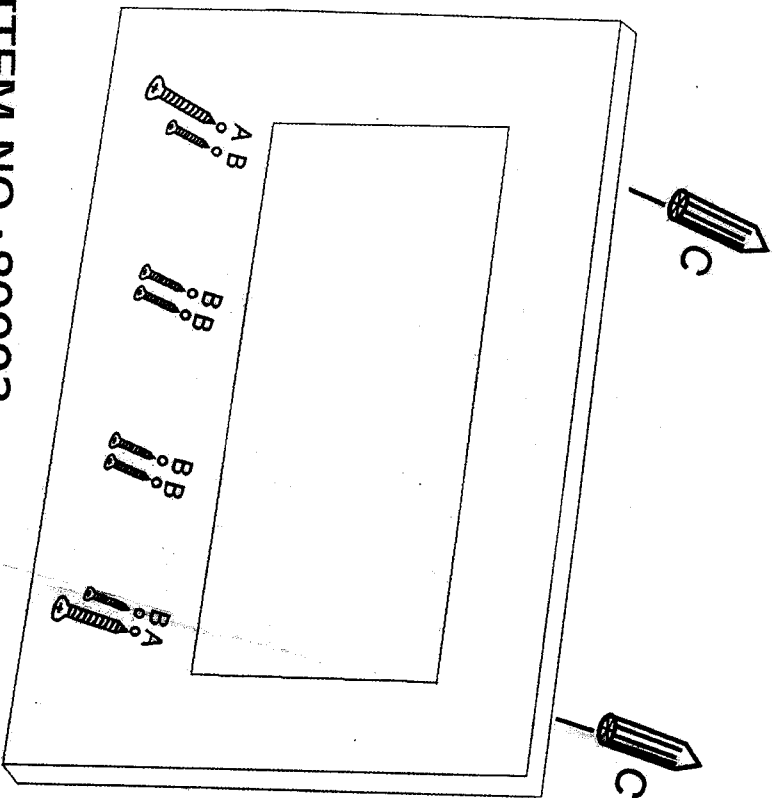

Assemble Instructions

HOOK X 4	 A X 2
	 B X 6
	 C X 2

ITEM NO.: 89992
SIZE: 80X52X1.6 CM