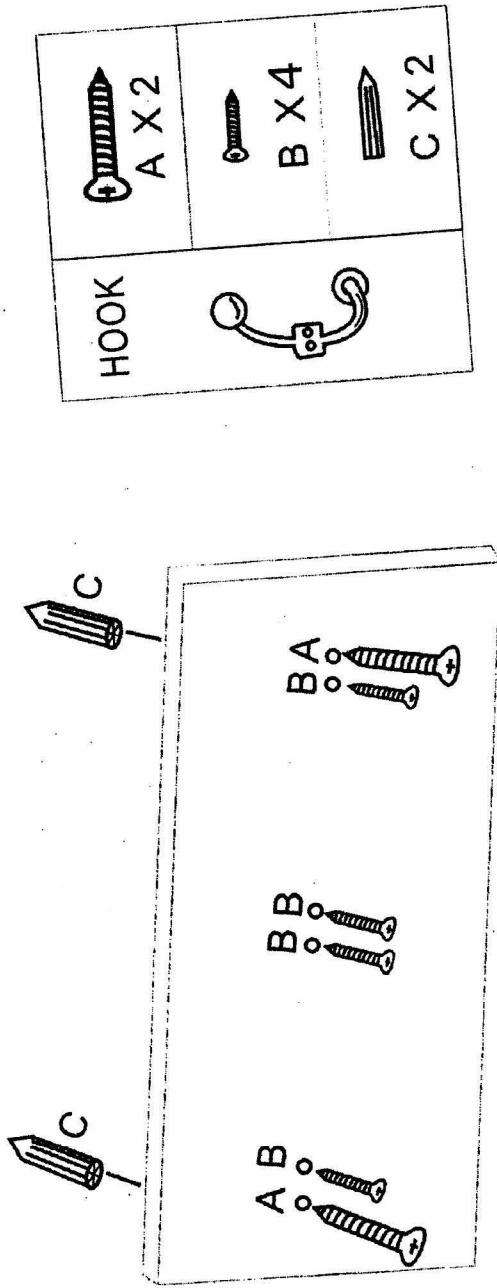

Assemble Instructions

ITEM NO.: 42949

SIZE: 60X30X1.5CM