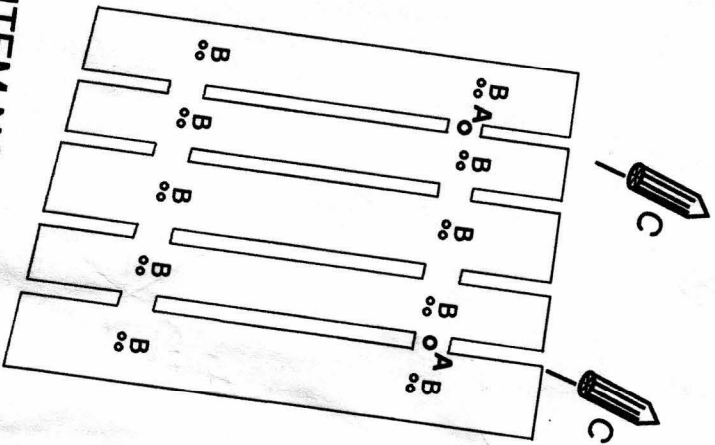

Assemble Instructions

ITEM NO.: 32850
 SIZE: 100x65x2.4cm

20XB		AX 2
		B X 20
		CX 2
X10	