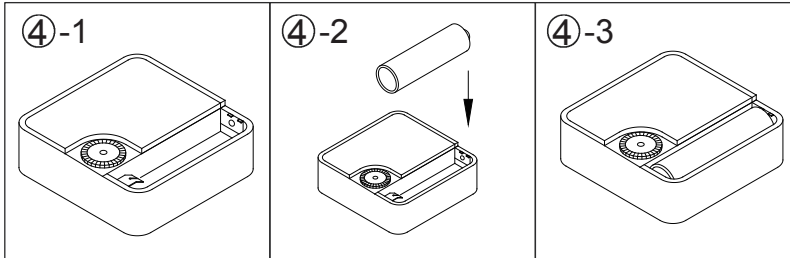

Battery: 1x AA 1.5V excl.

LED 6W DC8.5-40V
230V~ 50Hz