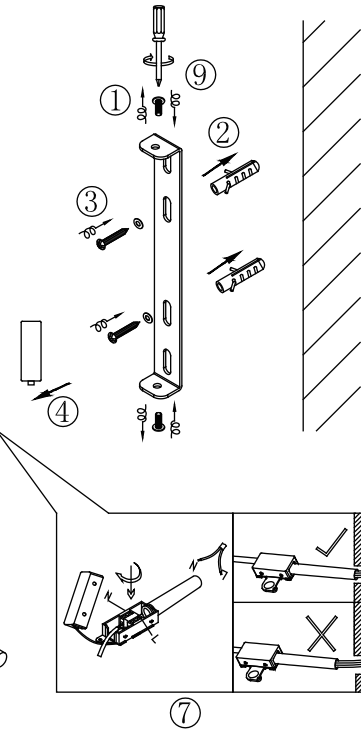

Battery: 1x AA 1.5V excl.

LED 6W DC8.5-40V
230V~ 50Hz