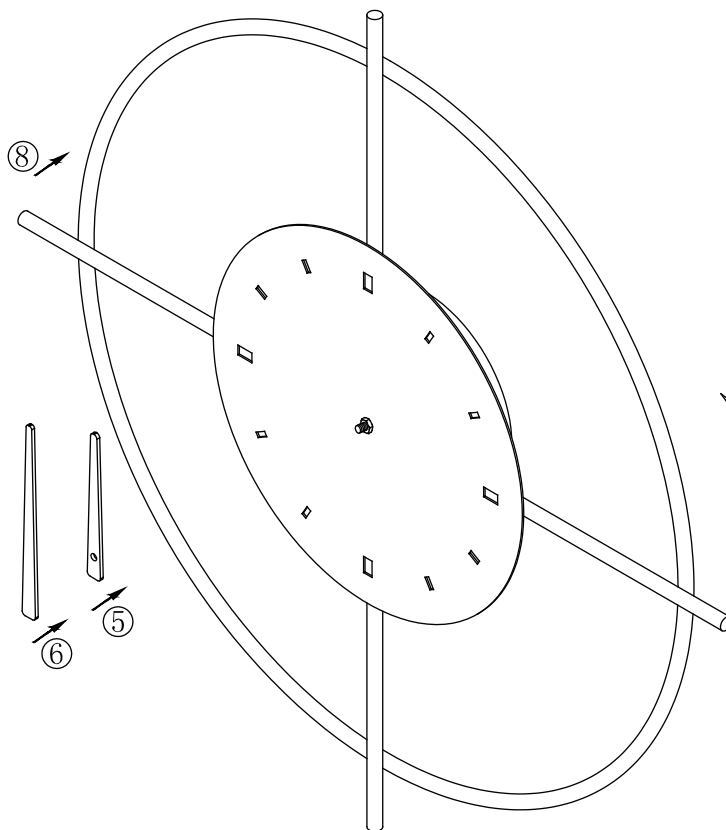

Battery: 1x AA 1.5V excl.

LED 6W DC8.5-40V
230V~ 50Hz