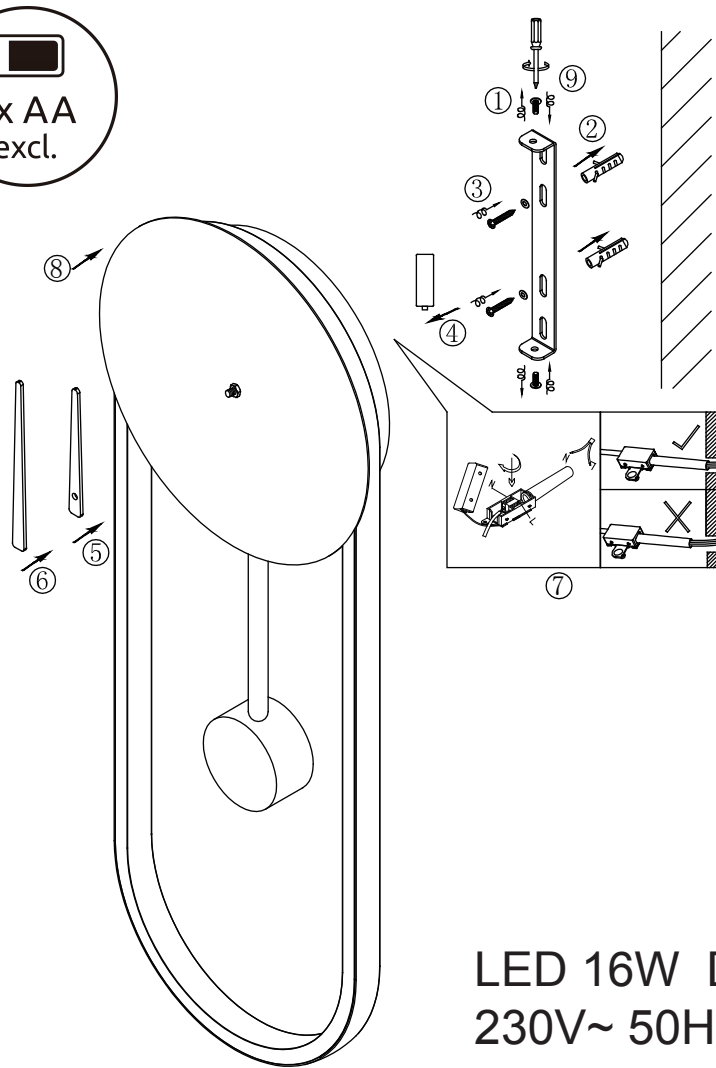

Battery: 1x AA 1.5V excl.

LED 16W DC27-42V  
230V~ 50Hz