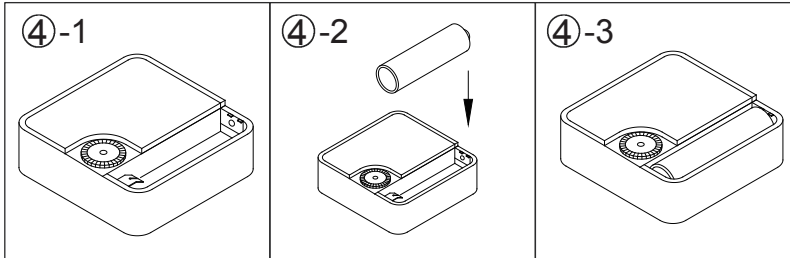

Battery: 1x AA 1.5V excl.

LED 16W DC27-42V  
230V~ 50Hz