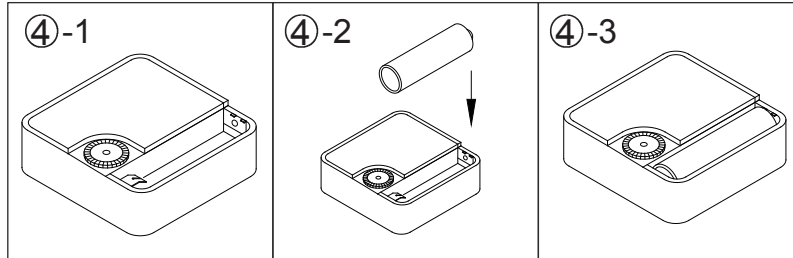

GLOBO

LIGHTING

Battery: 1x AA 1.5V excl.

B

LED 20W DC27-42V
 230V~ 50Hz

C