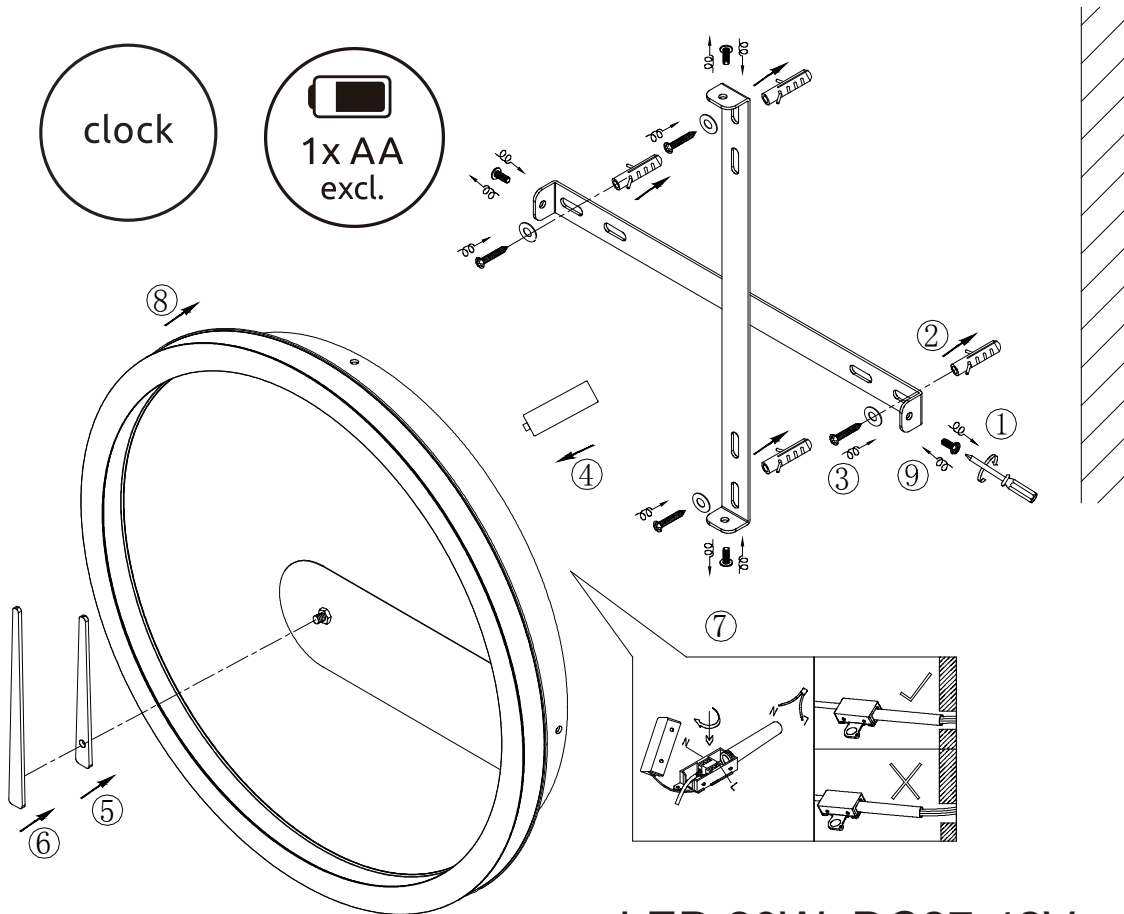

GLOBO

LIGHTING

Battery: 1x AA 1.5V excl.

B

LED 20W DC27-42V
 230V~ 50Hz

C