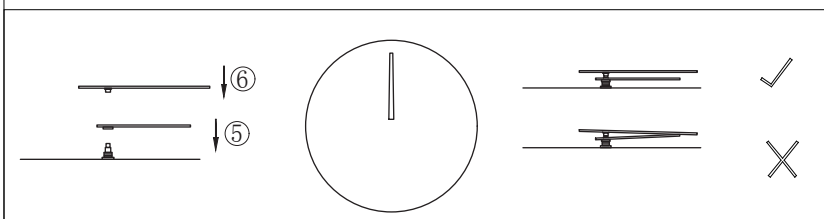

GLOBO

LIGHTING

Battery: 1x AA 1.5V excl.

B

LED 20W DC27-42V
 230V~ 50Hz

C