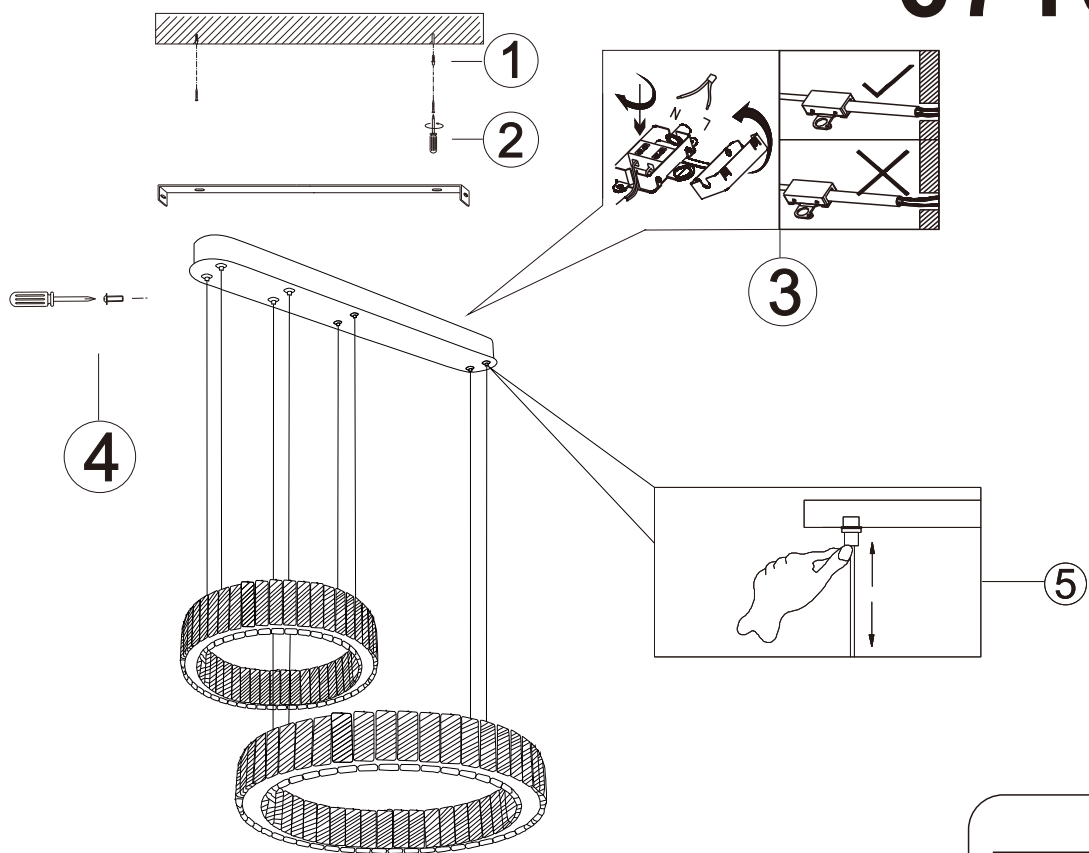

LED MAX80W 35V 220-240V~ 50/60Hz	
Frequency Bandwidth	Maximal radiation transmitting power
2410-2475MHz	-0.7dBm

GLOBO
LIGHTING

www.globo-lighting.com

67162-80

B

memory function

4000K **3** LIGHT STEPS 6000K
2700K