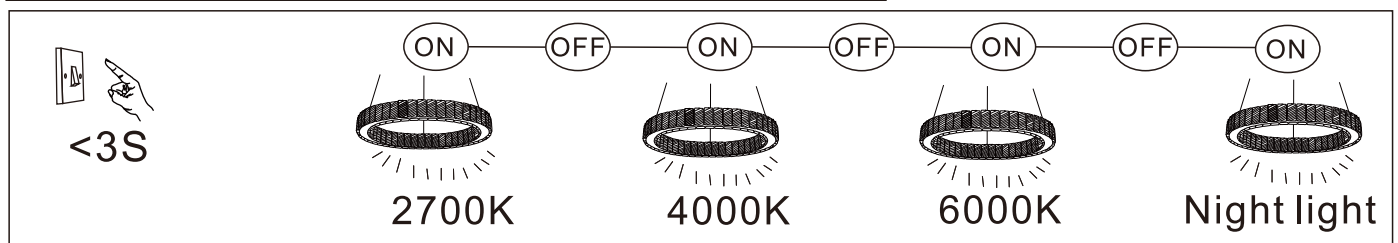

A

LED MAX 30W 35V
220-240V~ 50/60Hz

Frequency Bandwidth	Maximal radiation transmitting power
2410-2475MHz	-0.7dBm

OFF

GLOBO

LIGHTING

www.globo-lighting.com

67162-30

- memory function
- 4000K 3 LIGHT STEPS 6000K 2700K
- 2700K-6000K
- night light
- dimmable
- colour fixing
- incl.
- many light steps
- many steps

ON
LM ↑
6000K

OFF
LM ↓
2700K

GLOBO Handels GmbH
Gewerbestr. 3
A-9184 Sankt Peter
AUSTRIA