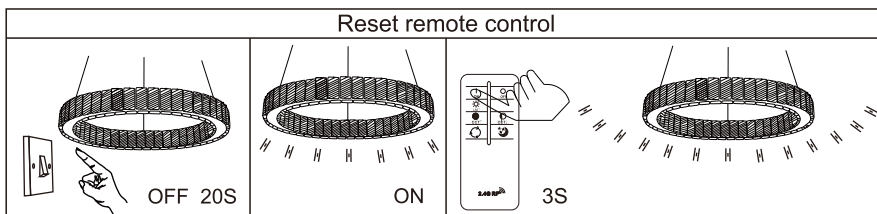

A

LED MAX 30W 35V
220-240V~ 50/60Hz

Frequency Bandwidth	Maximal radiation transmitting power
2410-2475MHz	-0.7dBm

OFF

GLOBO

LIGHTING

www.globo-lighting.com

67162-30

- memory function
- 4000K 3 LIGHT STEPS 6000K 2700K
- 2700K-6000K
- night light
- dimmable
- colour fixing
- incl.
- many light steps
- many steps

ON
LM ↑
6000K

OFF
LM ↓
2700K

GLOBO Handels GmbH
Gewerbestr. 3
A-9184 Sankt Peter
AUSTRIA