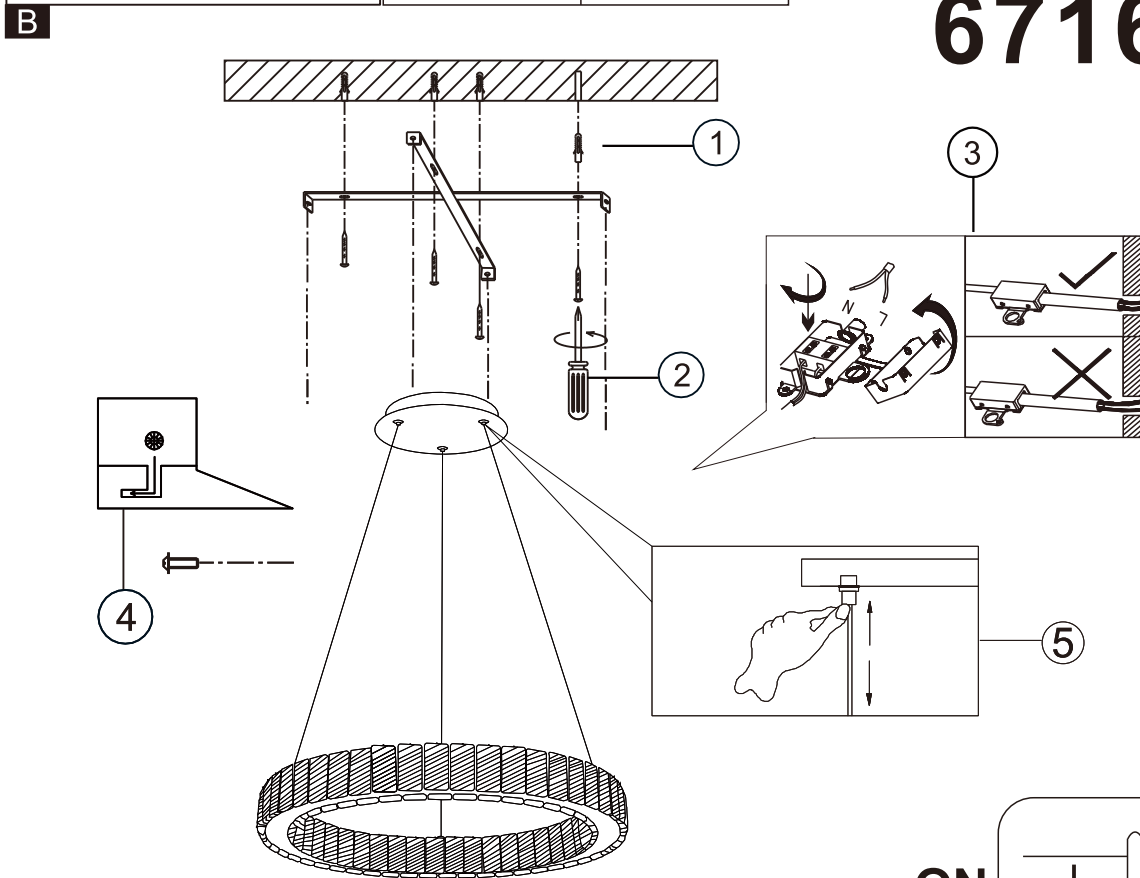

A

LED MAX 30W 35V
220-240V~ 50/60Hz

Frequency Bandwidth	Maximal radiation transmitting power
2410-2475MHz	-0.7dBm

OFF

GLOBO

LIGHTING

www.globo-lighting.com

67162-30

- memory function
- 4000K 3 LIGHT STEPS 6000K 2700K
- 2700K-6000K
- night light
- dimmable
- colour fixing
- incl.
- many light steps
- many steps

ON
LM ↑
6000K

OFF
LM ↓
2700K

GLOBO Handels GmbH
Gewerbestr. 3
A-9184 Sankt Peter
AUSTRIA