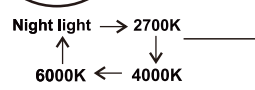

A

LED MAX 30W 35V
220-240V~ 50/60Hz

Frequency Bandwidth	Maximal radiation transmitting power
2410-2475MHz	-0.7dBm

OFF

GLOBO

LIGHTING

www.globo-lighting.com

67162-30

- memory function
- 4000K 3 LIGHT STEPS 6000K 2700K
- 2700K-6000K
- night light
- dimmable
- colour fixing
- incl.
- many light steps
- many steps

ON
LM ↑
6000K

OFF
LM ↓
2700K

GLOBO Handels GmbH
Gewerbestr. 3
A-9184 Sankt Peter
AUSTRIA